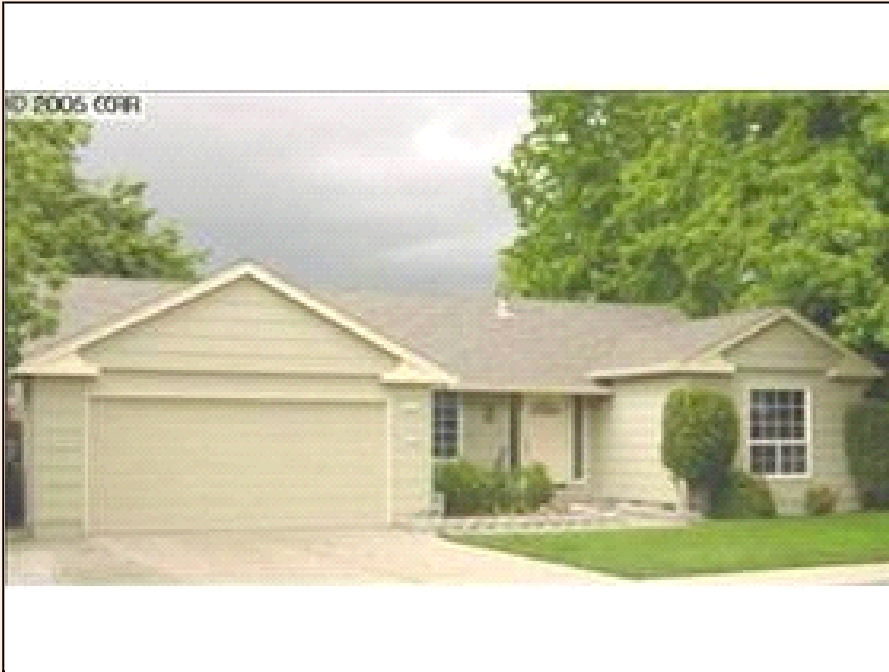

4550 Gatetree Circle Pleasanton

PROPERTY DETAILS

Listing Price: **\$910,000**

Listing Address: 4550 Gatetree Circle

Pleasanton CA 94566

Bedrooms: 4

Full Baths: 2

Partial Baths: 0

SQ FT: 1808

Lot Size: 7527

Garage: 2 Car

QR Code:

On a SmartPhone?
Scan the QR code
to see this listing

PROPERTY DESCRIPTION

COMPLETELY REMODELED! NEW HARDWOOD FLOORS * SLATE * TRAVERTINE * BERBER CARPETS * GOURMET KITCHEN INCLUDES NEW APPLIANCES * GRANITE COUNTERS

* NEW CABINETS * PREMIUM CORNER LOT WITH SIDE YARD ACCESS * ENERGY EFFICIENT FIREPLACE INSERT * NEWER ROOF * DUAL PANE WINDOWS * WALK TO DOWNTOWN AND SCHOOLS

CONTACT INFORMATION

Kris Fogarty
Coldwell Banker
callkris.com
2633 Ocean Avenue
San Francisco CA 94132
Direct: (415) 828-3135
(415) 587-7835
kris@callkris.com